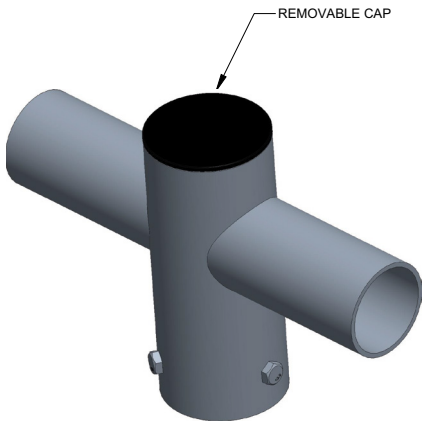

Accessory Guide

Accessory	Description	Accessory	Description
ELPB2T-XX	Low Profile Bullhorn with 2 Tenons	ETA4H90T-XX	Tenon Adapter with Four Horizontal 90 Degree Tenons
ELPB3T-XX	Low Profile Bullhorn with 3 Tenons	ETA4RP-XX	Tenon Adapter for 4" Round Poles
ELPB4T-XX	Low Profile Bullhorn with 4 Tenons	ETA5RP-XX	Tenon Adapter for 5" Round Poles
ETA1HT-XX	Tenon Adapter with Single Horizontal Tenon	ETA6RP-XX	Tenon Adapter for 6" Round Poles
ETA2H180T-XX	Tenon Adapter with Two Horizontal Tenons	ETA4SQ-XX	Tenon Adapter for 4" SQ. Poles
ETA2H90T-XX	Tenon Adapter with Two Horizontal 90 Degree Tenons	ETA5SQ-XX	Tenon Adapter for 5" SQ. Poles
ETA3H90T-XX	Tenon Adapter with Three Horizontal 90 Degree Tenons	ETA6SQ-XX	Tenon Adapter for 6" SQ. Poles
ETA3H120T-XX	Tenon Adapter with Three Horizontal 120 Degree Tenons	EBH1T-XX	Bull Horns, 2.38" Dia, 10 x 6" WITH 3/4 NPT COUPLING

XX = Finish Color; Bronze (BR), Black (BL) or Silver (SV)

ELPB2T-XX Low Profile Bullhorn with 2 Tenons

ELPB3T-XX Low Profile Bullhorn with 3 Tenons

The information in this document is subject to change without notice

ELPB4T-XX Low Profile Bullhorn with 4 Tenons

ETA1HT-XX Tenon Adapter with Single Horizontal Tenon

ETA2H180T-XX Tenon Adapter with Two Horizontal Tenons

The information in this document is subject to change without notice