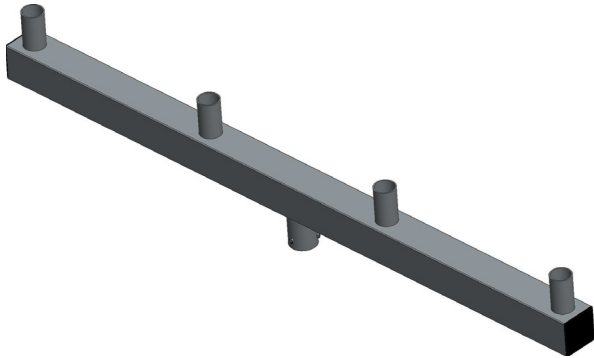

Accessory Guide

Accessory	Description	Accessory	Description
ELPB2T-XX	Low Profile Bullhorn with 2 Tenons	ETA4H90T-XX	Tenon Adapter with Four Horizontal 90 Degree Tenons
ELPB3T-XX	Low Profile Bullhorn with 3 Tenons	ETA4RP-XX	Tenon Adapter for 4" Round Poles
ELPB4T-XX	Low Profile Bullhorn with 4 Tenons	ETA5RP-XX	Tenon Adapter for 5" Round Poles
ETA1HT-XX	Tenon Adapter with Single Horizontal Tenon	ETA6RP-XX	Tenon Adapter for 6" Round Poles
ETA2H180T-XX	Tenon Adapter with Two Horizontal Tenons	ETA4SQ-XX	Tenon Adapter for 4" SQ. Poles
ETA2H90T-XX	Tenon Adapter with Two Horizontal 90 Degree Tenons	ETA5SQ-XX	Tenon Adapter for 5" SQ. Poles
ETA3H90T-XX	Tenon Adapter with Three Horizontal 90 Degree Tenons	ETA6SQ-XX	Tenon Adapter for 6" SQ. Poles
ETA3H120T-XX	Tenon Adapter with Three Horizontal 120 Degree Tenons	EBH1T-XX	Bull Horns, 2.38" Dia, 10 x 6" WITH 3/4 NPT COUPLING

XX = Finish Color; Bronze (BR), Black (BL) or Silver (SV)

ELPB2T-XX Low Profile Bullhorn with 2 Tenons

ELPB3T-XX Low Profile Bullhorn with 3 Tenons

The information in this document is subject to change without notice

ELPB4T-XX Low Profile Bullhorn with 4 Tenons

ETA1HT-XX Tenon Adapter with Single Horizontal Tenon

ETA2H180T-XX Tenon Adapter with Two Horizontal Tenons

The information in this document is subject to change without notice

ETA2H90T-XX Tenon Adapter with Two Horizontal 90 Degree Tenons

ETA3H90T-XX Tenon Adapter with Three Horizontal 90 Degree Tenons

The information in this document is subject to change without notice

ETA3H120T-XX Tenon Adapter with Three Horizontal 120 Degree Tenons