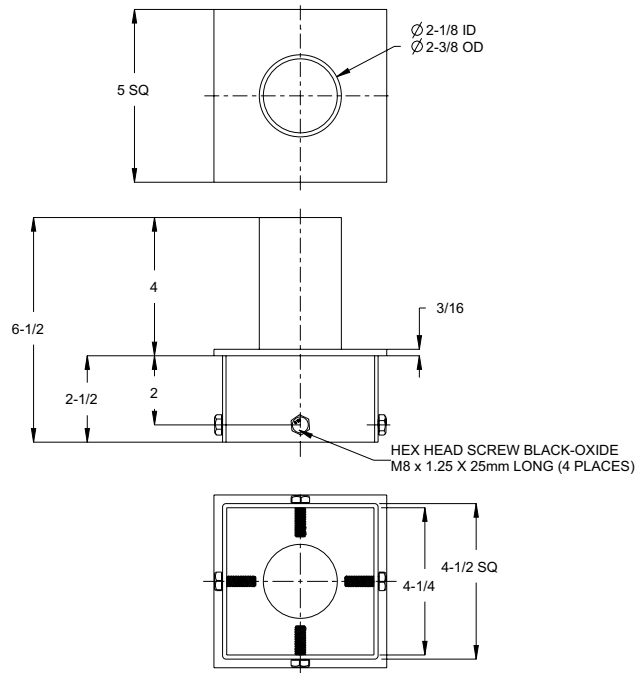

ETA4H90T-XX Tenon Adapter with Four Horizontal 90 Degree Tenons

The information in this document is subject to change without notice

ETA4RP-XX Tenon Adapter for 4" Round Poles

ETA5RP-XX Tenon Adapter for 5" Round Poles

The information in this document is subject to change without notice

ETA6RP-XX Tenon Adapter for 6" Round Poles

ETA4SQ-XX Tenon Adapter for 4" Square Poles

The information in this document is subject to change without notice

ETA5SQ-XX Tenon Adapter for 5" Square Poles

ETA6SQ-XX Tenon Adapter for 6" Square Poles

The information in this document is subject to change without notice

EBH1T-XX Bull Horns, 2.38" Dia, 10" x 6" with 3/4" NPT Coupling