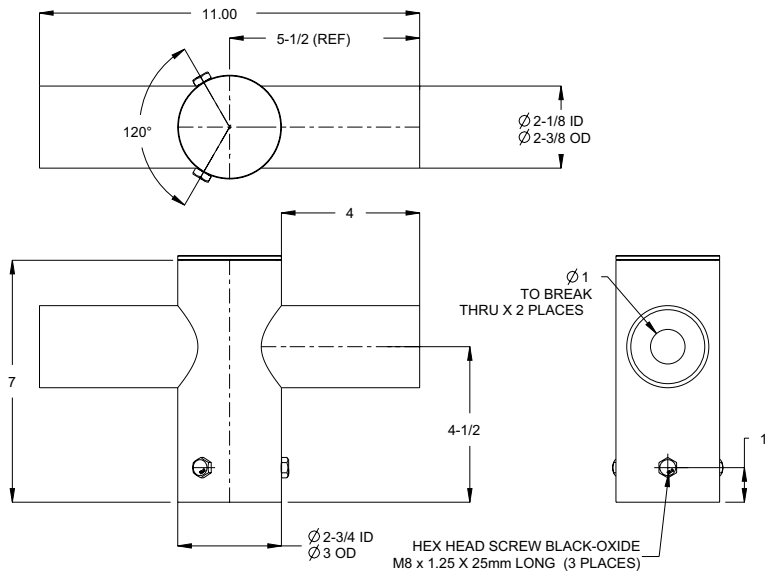

Accessory Guide

Accessory	Description	Accessory	Description
ELPB2T-XX	Low Profile Bullhorn with 2 Tenons	ETA4H90T-XX	Tenon Adapter with Four Horizontal 90 Degree Tenons
ELPB3T-XX	Low Profile Bullhorn with 3 Tenons	ETA4RP-XX	Tenon Adapter for 4" Round Poles
ELPB4T-XX	Low Profile Bullhorn with 4 Tenons	ETA5RP-XX	Tenon Adapter for 5" Round Poles
ETA1HT-XX	Tenon Adapter with Single Horizontal Tenon	ETA6RP-XX	Tenon Adapter for 6" Round Poles
ETA2H180T-XX	Tenon Adapter with Two Horizontal Tenons	ETA4SQ-XX	Tenon Adapter for 4" SQ. Poles
ETA2H90T-XX	Tenon Adapter with Two Horizontal 90 Degree Tenons	ETA5SQ-XX	Tenon Adapter for 5" SQ. Poles
ETA3H90T-XX	Tenon Adapter with Three Horizontal 90 Degree Tenons	ETA6SQ-XX	Tenon Adapter for 6" SQ. Poles
ETA3H120T-XX	Tenon Adapter with Three Horizontal 120 Degree Tenons	EBH1T-XX	Bull Horns, 2.38" Dia, 10 x 6" WITH 3/4 NPT COUPLING

XX = Finish Color; Bronze (BR), Black (BL) or Silver (SV)

ELPB2T-XX Low Profile Bullhorn with 2 Tenons

ELPB3T-XX Low Profile Bullhorn with 3 Tenons

The information in this document is subject to change without notice

ELPB4T-XX Low Profile Bullhorn with 4 Tenons

ETA1HT-XX Tenon Adapter with Single Horizontal Tenon

ETA2H180T-XX Tenon Adapter with Two Horizontal Tenons

The information in this document is subject to change without notice

ETA5SQ-XX Tenon Adapter for 5" Square Poles

ETA6SQ-XX Tenon Adapter for 6" Square Poles

The information in this document is subject to change without notice

EBH1T-XX Bull Horns, 2.38" Dia, 10" x 6" with 3/4" NPT Coupling