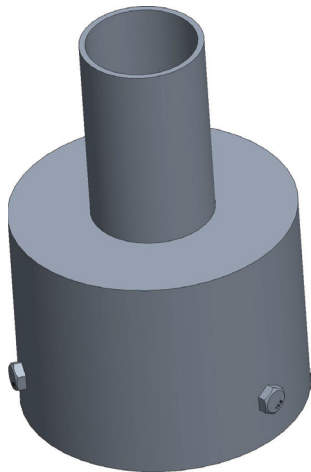

Accessory Guide

Accessory	Description	Accessory	Description
ELPB2T-XX	Low Profile Bullhorn with 2 Tenons	ETA4H90T-XX	Tenon Adapter with Four Horizontal 90 Degree Tenons
ELPB3T-XX	Low Profile Bullhorn with 3 Tenons	ETA4RP-XX	Tenon Adapter for 4" Round Poles
ELPB4T-XX	Low Profile Bullhorn with 4 Tenons	ETA5RP-XX	Tenon Adapter for 5" Round Poles
ETA1HT-XX	Tenon Adapter with Single Horizontal Tenon	ETA6RP-XX	Tenon Adapter for 6" Round Poles
ETA2H180T-XX	Tenon Adapter with Two Horizontal Tenons	ETA4SQ-XX	Tenon Adapter for 4" SQ. Poles
ETA2H90T-XX	Tenon Adapter with Two Horizontal 90 Degree Tenons	ETA5SQ-XX	Tenon Adapter for 5" SQ. Poles
ETA3H90T-XX	Tenon Adapter with Three Horizontal 90 Degree Tenons	ETA6SQ-XX	Tenon Adapter for 6" SQ. Poles
ETA3H120T-XX	Tenon Adapter with Three Horizontal 120 Degree Tenons	EBH1T-XX	Bull Horns, 2.38" Dia, 10 x 6" WITH 3/4 NPT COUPLING

ETA4H90T-XX Tenon Adapter with Four Horizontal 90 Degree Tenons

The information in this document is subject to change without notice

ETA4RP-XX Tenon Adapter for 4" Round Poles

ETA5RP-XX Tenon Adapter for 5" Round Poles

The information in this document is subject to change without notice

ETA6RP-XX Tenon Adapter for 6" Round Poles

ETA4SQ-XX Tenon Adapter for 4" Square Poles

The information in this document is subject to change without notice

ETA5SQ-XX Tenon Adapter for 5" Square Poles

ETA6SQ-XX Tenon Adapter for 6" Square Poles

The information in this document is subject to change without notice

EBH1T-XX Bull Horns, 2.38" Dia, 10" x 6" with 3/4" NPT Coupling