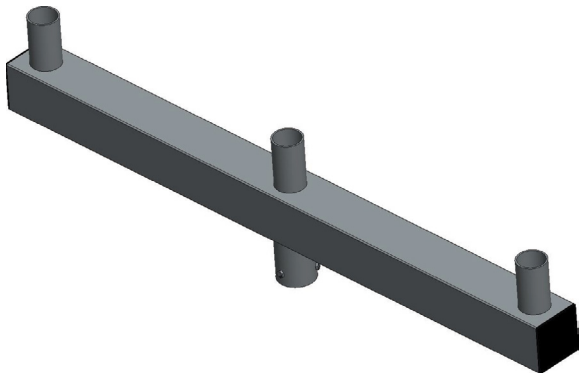

Accessory Guide

Accessory	Description	Accessory	Description
ELPB2T-XX	Low Profile Bullhorn with 2 Tenons	ETA4H90T-XX	Tenon Adapter with Four Horizontal 90 Degree Tenons
ELPB3T-XX	Low Profile Bullhorn with 3 Tenons	ETA4RP-XX	Tenon Adapter for 4" Round Poles
ELPB4T-XX	Low Profile Bullhorn with 4 Tenons	ETA5RP-XX	Tenon Adapter for 5" Round Poles
ETA1HT-XX	Tenon Adapter with Single Horizontal Tenon	ETA6RP-XX	Tenon Adapter for 6" Round Poles
ETA2H180T-XX	Tenon Adapter with Two Horizontal Tenons	ETA4SQ-XX	Tenon Adapter for 4" SQ. Poles
ETA2H90T-XX	Tenon Adapter with Two Horizontal 90 Degree Tenons	ETA5SQ-XX	Tenon Adapter for 5" SQ. Poles
ETA3H90T-XX	Tenon Adapter with Three Horizontal 90 Degree Tenons	ETA6SQ-XX	Tenon Adapter for 6" SQ. Poles
ETA3H120T-XX	Tenon Adapter with Three Horizontal 120 Degree Tenons	EBH1T-XX	Bull Horns, 2.38" Dia, 10 x 6" WITH 3/4 NPT COUPLING

XX = Finish Color; Bronze (BR), Black (BL) or Silver (SV)

ELPB2T-XX Low Profile Bullhorn with 2 Tenons

ELPB3T-XX Low Profile Bullhorn with 3 Tenons

The information in this document is subject to change without notice

ELPB4T-XX Low Profile Bullhorn with 4 Tenons

ETA1HT-XX Tenon Adapter with Single Horizontal Tenon

ETA2H180T-XX Tenon Adapter with Two Horizontal Tenons

The information in this document is subject to change without notice

ETA5SQ-XX Tenon Adapter for 5" Square Poles

ETA6SQ-XX Tenon Adapter for 6" Square Poles

The information in this document is subject to change without notice

EBH1T-XX Bull Horns, 2.38" Dia, 10" x 6" with 3/4" NPT Coupling