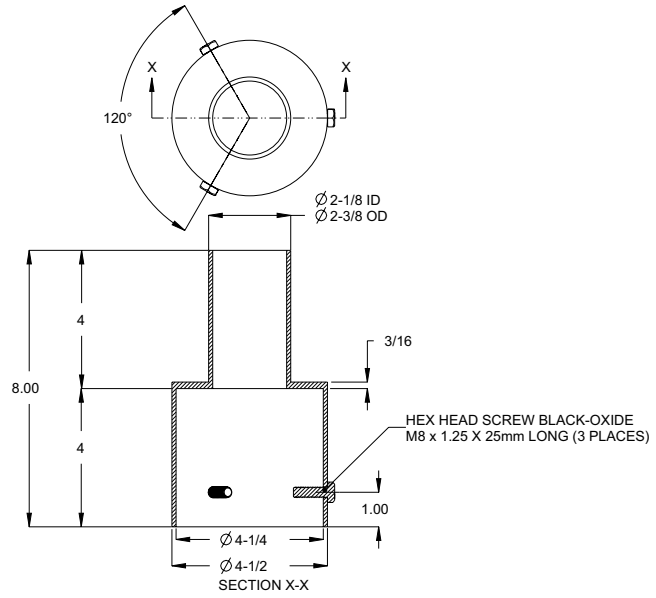

Accessory Guide

Accessory	Description	Accessory	Description
ELPB2T-XX	Low Profile Bullhorn with 2 Tenons	ETA4H90T-XX	Tenon Adapter with Four Horizontal 90 Degree Tenons
ELPB3T-XX	Low Profile Bullhorn with 3 Tenons	ETA4RP-XX	Tenon Adapter for 4" Round Poles
ELPB4T-XX	Low Profile Bullhorn with 4 Tenons	ETA5RP-XX	Tenon Adapter for 5" Round Poles
ETA1HT-XX	Tenon Adapter with Single Horizontal Tenon	ETA6RP-XX	Tenon Adapter for 6" Round Poles
ETA2H180T-XX	Tenon Adapter with Two Horizontal Tenons	ETA4SQ-XX	Tenon Adapter for 4" SQ. Poles
ETA2H90T-XX	Tenon Adapter with Two Horizontal 90 Degree Tenons	ETA5SQ-XX	Tenon Adapter for 5" SQ. Poles
ETA3H90T-XX	Tenon Adapter with Three Horizontal 90 Degree Tenons	ETA6SQ-XX	Tenon Adapter for 6" SQ. Poles
ETA3H120T-XX	Tenon Adapter with Three Horizontal 120 Degree Tenons	EBH1T-XX	Bull Horns, 2.38" Dia, 10 x 6" WITH 3/4 NPT COUPLING

ETA2H90T-XX Tenon Adapter with Two Horizontal 90 Degree Tenons

ETA3H90T-XX Tenon Adapter with Three Horizontal 90 Degree Tenons

The information in this document is subject to change without notice

ETA3H120T-XX Tenon Adapter with Three Horizontal 120 Degree Tenons

ETA4H90T-XX Tenon Adapter with Four Horizontal 90 Degree Tenons

The information in this document is subject to change without notice

ETA4RP-XX Tenon Adapter for 4" Round Poles

ETA5RP-XX Tenon Adapter for 5" Round Poles

ETA5SQ-XX Tenon Adapter for 5" Square Poles

ETA6SQ-XX Tenon Adapter for 6" Square Poles

The information in this document is subject to change without notice

EBH1T-XX Bull Horns, 2.38" Dia, 10" x 6" with 3/4" NPT Coupling