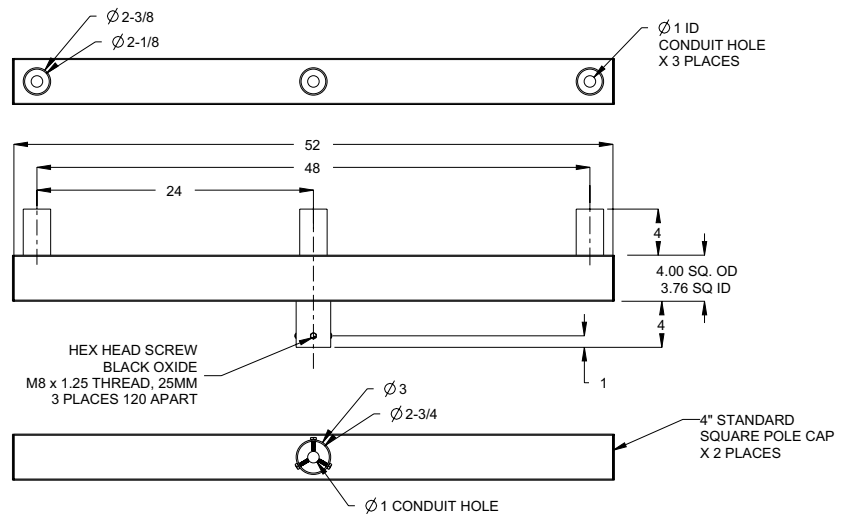

ELPB3T-XX Low Profile Bullhorn with 3 Tenons

The information in this document is subject to change without notice