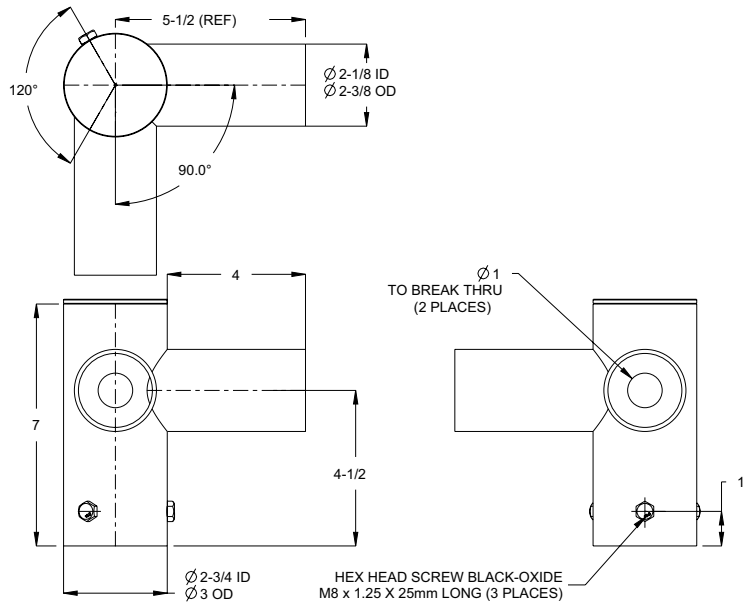

Accessory Guide

Accessory	Description	Accessory	Description
ELPB2T-XX	Low Profile Bullhorn with 2 Tenons	ETA4H90T-XX	Tenon Adapter with Four Horizontal 90 Degree Tenons
ELPB3T-XX	Low Profile Bullhorn with 3 Tenons	ETA4RP-XX	Tenon Adapter for 4" Round Poles
ELPB4T-XX	Low Profile Bullhorn with 4 Tenons	ETA5RP-XX	Tenon Adapter for 5" Round Poles
ETA1HT-XX	Tenon Adapter with Single Horizontal Tenon	ETA6RP-XX	Tenon Adapter for 6" Round Poles
ETA2H180T-XX	Tenon Adapter with Two Horizontal Tenons	ETA4SQ-XX	Tenon Adapter for 4" SQ. Poles
ETA2H90T-XX	Tenon Adapter with Two Horizontal 90 Degree Tenons	ETA5SQ-XX	Tenon Adapter for 5" SQ. Poles
ETA3H90T-XX	Tenon Adapter with Three Horizontal 90 Degree Tenons	ETA6SQ-XX	Tenon Adapter for 6" SQ. Poles
ETA3H120T-XX	Tenon Adapter with Three Horizontal 120 Degree Tenons	EBH1T-XX	Bull Horns, 2.38" Dia, 10 x 6" WITH 3/4 NPT COUPLING

ELPB4T-XX Low Profile Bullhorn with 4 Tenons

ETA1HT-XX Tenon Adapter with Single Horizontal Tenon

ETA2H180T-XX Tenon Adapter with Two Horizontal Tenons

The information in this document is subject to change without notice

ETA2H90T-XX Tenon Adapter with Two Horizontal 90 Degree Tenons

ETA3H90T-XX Tenon Adapter with Three Horizontal 90 Degree Tenons

The information in this document is subject to change without notice

ETA3H120T-XX Tenon Adapter with Three Horizontal 120 Degree Tenons

ETA5SQ-XX Tenon Adapter for 5" Square Poles

ETA6SQ-XX Tenon Adapter for 6" Square Poles

The information in this document is subject to change without notice

EBH1T-XX Bull Horns, 2.38" Dia, 10" x 6" with 3/4" NPT Coupling