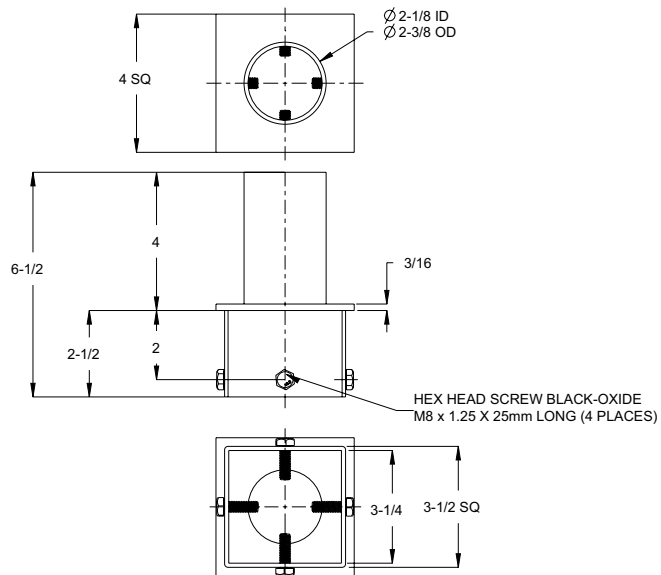

ETA4H90T-XX Tenon Adapter with Four Horizontal 90 Degree Tenons

The information in this document is subject to change without notice

ETA4RP-XX Tenon Adapter for 4" Round Poles

ETA5RP-XX Tenon Adapter for 5" Round Poles

The information in this document is subject to change without notice

ETA6RP-XX Tenon Adapter for 6" Round Poles

ETA4SQ-XX Tenon Adapter for 4" Square Poles

The information in this document is subject to change without notice

ETA5SQ-XX Tenon Adapter for 5" Square Poles

ETA6SQ-XX Tenon Adapter for 6" Square Poles

The information in this document is subject to change without notice

EBH1T-XX Bull Horns, 2.38" Dia, 10" x 6" with 3/4" NPT Coupling