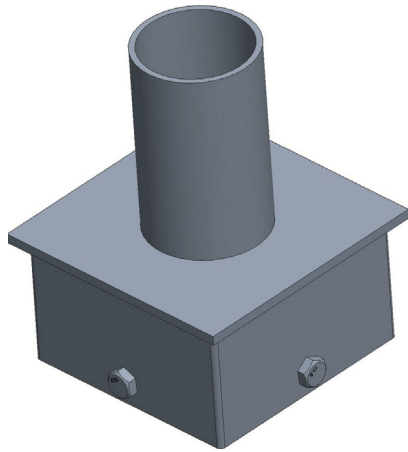

Accessory Guide

Accessory	Description	Accessory	Description
ELPB2T-XX	Low Profile Bullhorn with 2 Tenons	ETA4H90T-XX	Tenon Adapter with Four Horizontal 90 Degree Tenons
ELPB3T-XX	Low Profile Bullhorn with 3 Tenons	ETA4RP-XX	Tenon Adapter for 4" Round Poles
ELPB4T-XX	Low Profile Bullhorn with 4 Tenons	ETA5RP-XX	Tenon Adapter for 5" Round Poles
ETA1HT-XX	Tenon Adapter with Single Horizontal Tenon	ETA6RP-XX	Tenon Adapter for 6" Round Poles
ETA2H180T-XX	Tenon Adapter with Two Horizontal Tenons	ETA4SQ-XX	Tenon Adapter for 4" SQ. Poles
ETA2H90T-XX	Tenon Adapter with Two Horizontal 90 Degree Tenons	ETA5SQ-XX	Tenon Adapter for 5" SQ. Poles
ETA3H90T-XX	Tenon Adapter with Three Horizontal 90 Degree Tenons	ETA6SQ-XX	Tenon Adapter for 6" SQ. Poles
ETA3H120T-XX	Tenon Adapter with Three Horizontal 120 Degree Tenons	EBH1T-XX	Bull Horns, 2.38" Dia, 10 x 6" WITH 3/4 NPT COUPLING

ETA4H90T-XX Tenon Adapter with Four Horizontal 90 Degree Tenons

The information in this document is subject to change without notice

ETA4RP-XX Tenon Adapter for 4" Round Poles

ETA5RP-XX Tenon Adapter for 5" Round Poles

The information in this document is subject to change without notice

ETA6RP-XX Tenon Adapter for 6" Round Poles

ETA4SQ-XX Tenon Adapter for 4" Square Poles

The information in this document is subject to change without notice

ETA5SQ-XX Tenon Adapter for 5" Square Poles

ETA6SQ-XX Tenon Adapter for 6" Square Poles

The information in this document is subject to change without notice

EBH1T-XX Bull Horns, 2.38" Dia, 10" x 6" with 3/4" NPT Coupling