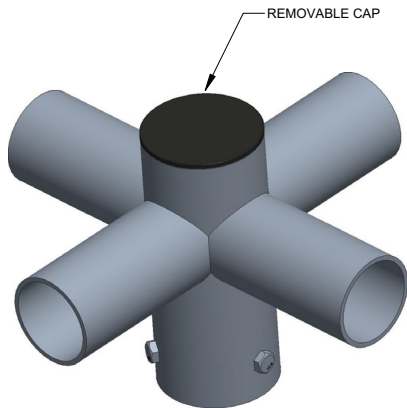

ETA4RP-XX Tenon Adapter for 4" Round Poles

The information in this document is subject to change without notice