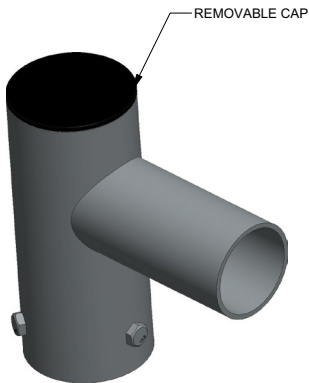

Accessory Guide

Accessory	Description	Accessory	Description
ELPB2T-XX	Low Profile Bullhorn with 2 Tenons	ETA4H90T-XX	Tenon Adapter with Four Horizontal 90 Degree Tenons
ELPB3T-XX	Low Profile Bullhorn with 3 Tenons	ETA4RP-XX	Tenon Adapter for 4" Round Poles
ELPB4T-XX	Low Profile Bullhorn with 4 Tenons	ETA5RP-XX	Tenon Adapter for 5" Round Poles
ETA1HT-XX	Tenon Adapter with Single Horizontal Tenon	ETA6RP-XX	Tenon Adapter for 6" Round Poles
ETA2H180T-XX	Tenon Adapter with Two Horizontal Tenons	ETA4SQ-XX	Tenon Adapter for 4" SQ. Poles
ETA2H90T-XX	Tenon Adapter with Two Horizontal 90 Degree Tenons	ETA5SQ-XX	Tenon Adapter for 5" SQ. Poles
ETA3H90T-XX	Tenon Adapter with Three Horizontal 90 Degree Tenons	ETA6SQ-XX	Tenon Adapter for 6" SQ. Poles
ETA3H120T-XX	Tenon Adapter with Three Horizontal 120 Degree Tenons	EBH1T-XX	Bull Horns, 2.38" Dia, 10 x 6" WITH 3/4 NPT COUPLING

XX = Finish Color; Bronze (BR), Black (BL) or Silver (SV)

ELPB2T-XX Low Profile Bullhorn with 2 Tenons

ELPB3T-XX Low Profile Bullhorn with 3 Tenons

The information in this document is subject to change without notice

ELPB4T-XX Low Profile Bullhorn with 4 Tenons

ETA1HT-XX Tenon Adapter with Single Horizontal Tenon

ETA2H180T-XX Tenon Adapter with Two Horizontal Tenons

The information in this document is subject to change without notice