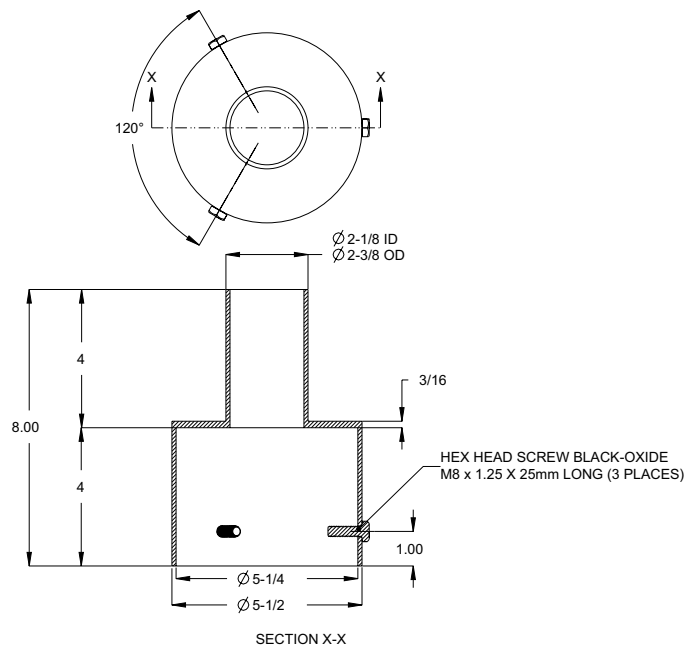

ETA2H90T-XX Tenon Adapter with Two Horizontal 90 Degree Tenons

ETA3H90T-XX Tenon Adapter with Three Horizontal 90 Degree Tenons

The information in this document is subject to change without notice

ETA3H120T-XX Tenon Adapter with Three Horizontal 120 Degree Tenons

ETA4H90T-XX Tenon Adapter with Four Horizontal 90 Degree Tenons

The information in this document is subject to change without notice

ETA4RP-XX Tenon Adapter for 4" Round Poles

ETA5RP-XX Tenon Adapter for 5" Round Poles

The information in this document is subject to change without notice

ETA6RP-XX Tenon Adapter for 6" Round Poles

ETA4SQ-XX Tenon Adapter for 4" Square Poles

The information in this document is subject to change without notice

ETA5SQ-XX Tenon Adapter for 5" Square Poles

ETA6SQ-XX Tenon Adapter for 6" Square Poles

The information in this document is subject to change without notice

EBH1T-XX Bull Horns, 2.38" Dia, 10" x 6" with 3/4" NPT Coupling