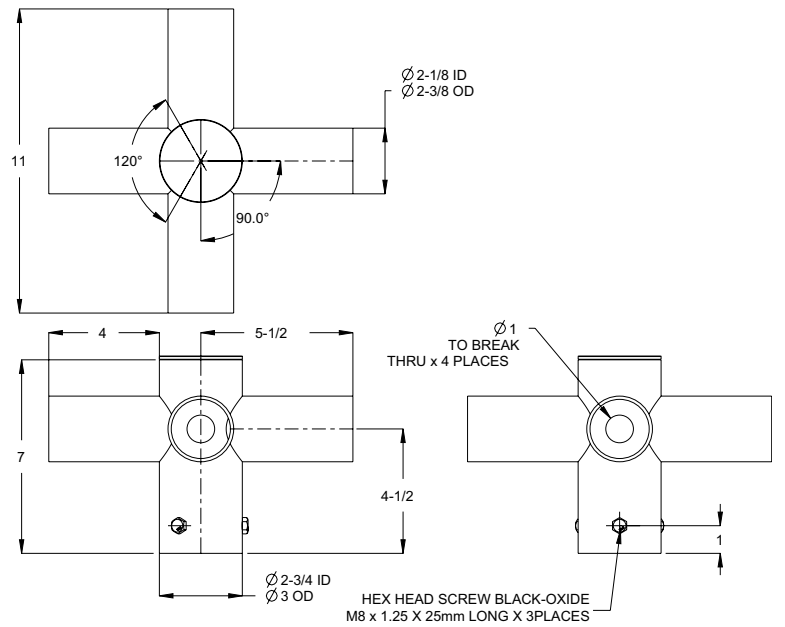

Accessory Guide

Accessory	Description	Accessory	Description
ELPB2T-XX	Low Profile Bullhorn with 2 Tenons	ETA4H90T-XX	Tenon Adapter with Four Horizontal 90 Degree Tenons
ELPB3T-XX	Low Profile Bullhorn with 3 Tenons	ETA4RP-XX	Tenon Adapter for 4" Round Poles
ELPB4T-XX	Low Profile Bullhorn with 4 Tenons	ETA5RP-XX	Tenon Adapter for 5" Round Poles
ETA1HT-XX	Tenon Adapter with Single Horizontal Tenon	ETA6RP-XX	Tenon Adapter for 6" Round Poles
ETA2H180T-XX	Tenon Adapter with Two Horizontal Tenons	ETA4SQ-XX	Tenon Adapter for 4" SQ. Poles
ETA2H90T-XX	Tenon Adapter with Two Horizontal 90 Degree Tenons	ETA5SQ-XX	Tenon Adapter for 5" SQ. Poles
ETA3H90T-XX	Tenon Adapter with Three Horizontal 90 Degree Tenons	ETA6SQ-XX	Tenon Adapter for 6" SQ. Poles
ETA3H120T-XX	Tenon Adapter with Three Horizontal 120 Degree Tenons	EBH1T-XX	Bull Horns, 2.38" Dia, 10 x 6" WITH 3/4 NPT COUPLING

ETA2H90T-XX Tenon Adapter with Two Horizontal 90 Degree Tenons

ETA3H90T-XX Tenon Adapter with Three Horizontal 90 Degree Tenons

The information in this document is subject to change without notice

ETA3H120T-XX Tenon Adapter with Three Horizontal 120 Degree Tenons

ETA4H90T-XX Tenon Adapter with Four Horizontal 90 Degree Tenons

The information in this document is subject to change without notice

ETA4RP-XX Tenon Adapter for 4" Round Poles

ETA5RP-XX Tenon Adapter for 5" Round Poles

ETA5SQ-XX Tenon Adapter for 5" Square Poles

ETA6SQ-XX Tenon Adapter for 6" Square Poles

The information in this document is subject to change without notice

EBH1T-XX Bull Horns, 2.38" Dia, 10" x 6" with 3/4" NPT Coupling