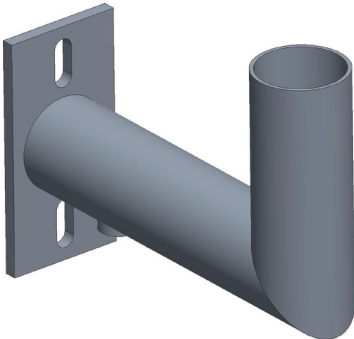

Accessory Guide

Accessory	Description	Accessory	Description
ELPB2T-XX	Low Profile Bullhorn with 2 Tenons	ETA4H90T-XX	Tenon Adapter with Four Horizontal 90 Degree Tenons
ELPB3T-XX	Low Profile Bullhorn with 3 Tenons	ETA4RP-XX	Tenon Adapter for 4" Round Poles
ELPB4T-XX	Low Profile Bullhorn with 4 Tenons	ETA5RP-XX	Tenon Adapter for 5" Round Poles
ETA1HT-XX	Tenon Adapter with Single Horizontal Tenon	ETA6RP-XX	Tenon Adapter for 6" Round Poles
ETA2H180T-XX	Tenon Adapter with Two Horizontal Tenons	ETA4SQ-XX	Tenon Adapter for 4" SQ. Poles
ETA2H90T-XX	Tenon Adapter with Two Horizontal 90 Degree Tenons	ETA5SQ-XX	Tenon Adapter for 5" SQ. Poles
ETA3H90T-XX	Tenon Adapter with Three Horizontal 90 Degree Tenons	ETA6SQ-XX	Tenon Adapter for 6" SQ. Poles
ETA3H120T-XX	Tenon Adapter with Three Horizontal 120 Degree Tenons	EBH1T-XX	Bull Horns, 2.38" Dia, 10 x 6" WITH 3/4 NPT COUPLING

ETA4H90T-XX Tenon Adapter with Four Horizontal 90 Degree Tenons

The information in this document is subject to change without notice

ETA4RP-XX Tenon Adapter for 4" Round Poles

ETA5RP-XX Tenon Adapter for 5" Round Poles

The information in this document is subject to change without notice

ETA6RP-XX Tenon Adapter for 6" Round Poles

ETA4SQ-XX Tenon Adapter for 4" Square Poles

The information in this document is subject to change without notice

ETA5SQ-XX Tenon Adapter for 5" Square Poles

ETA6SQ-XX Tenon Adapter for 6" Square Poles

The information in this document is subject to change without notice

EBH1T-XX Bull Horns, 2.38" Dia, 10" x 6" with 3/4" NPT Coupling