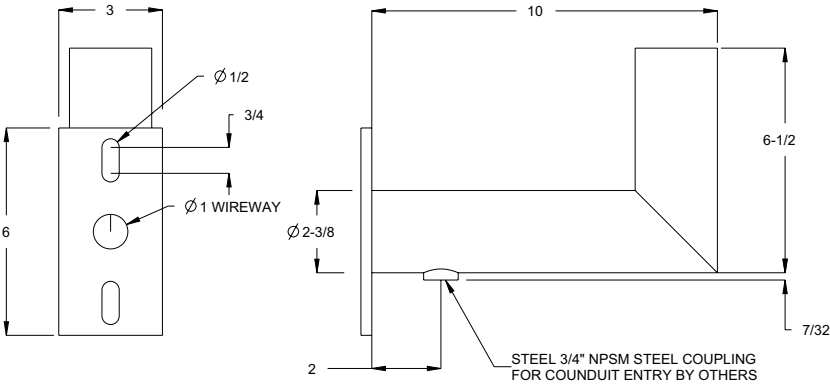

The information in this document is subject to change without notice

ETA6RP-XX Tenon Adapter for 6" Round Poles

ETA4SQ-XX Tenon Adapter for 4" Square Poles

The information in this document is subject to change without notice

ETA5SQ-XX Tenon Adapter for 5" Square Poles

ETA6SQ-XX Tenon Adapter for 6" Square Poles

The information in this document is subject to change without notice

EBH1T-XX Bull Horns, 2.38" Dia, 10" x 6" with 3/4" NPT Coupling