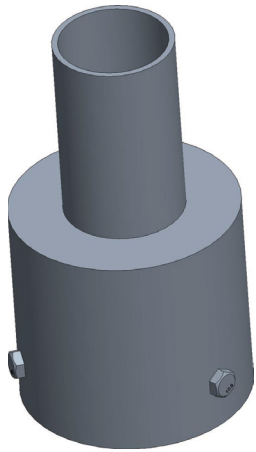

Accessory Guide

Accessory	Description	Accessory	Description
ELPB2T-XX	Low Profile Bullhorn with 2 Tenons	ETA4H90T-XX	Tenon Adapter with Four Horizontal 90 Degree Tenons
ELPB3T-XX	Low Profile Bullhorn with 3 Tenons	ETA4RP-XX	Tenon Adapter for 4" Round Poles
ELPB4T-XX	Low Profile Bullhorn with 4 Tenons	ETA5RP-XX	Tenon Adapter for 5" Round Poles
ETA1HT-XX	Tenon Adapter with Single Horizontal Tenon	ETA6RP-XX	Tenon Adapter for 6" Round Poles
ETA2H180T-XX	Tenon Adapter with Two Horizontal Tenons	ETA4SQ-XX	Tenon Adapter for 4" SQ. Poles
ETA2H90T-XX	Tenon Adapter with Two Horizontal 90 Degree Tenons	ETA5SQ-XX	Tenon Adapter for 5" SQ. Poles
ETA3H90T-XX	Tenon Adapter with Three Horizontal 90 Degree Tenons	ETA6SQ-XX	Tenon Adapter for 6" SQ. Poles
ETA3H120T-XX	Tenon Adapter with Three Horizontal 120 Degree Tenons	EBH1T-XX	Bull Horns, 2.38" Dia, 10 x 6" WITH 3/4 NPT COUPLING

ELPB4T-XX Low Profile Bullhorn with 4 Tenons

ETA1HT-XX Tenon Adapter with Single Horizontal Tenon

ETA2H180T-XX Tenon Adapter with Two Horizontal Tenons

The information in this document is subject to change without notice

ETA2H90T-XX Tenon Adapter with Two Horizontal 90 Degree Tenons

ETA3H90T-XX Tenon Adapter with Three Horizontal 90 Degree Tenons

The information in this document is subject to change without notice

ETA3H120T-XX Tenon Adapter with Three Horizontal 120 Degree Tenons

ETA4H90T-XX Tenon Adapter with Four Horizontal 90 Degree Tenons

The information in this document is subject to change without notice

ETA4RP-XX Tenon Adapter for 4" Round Poles

ETA5RP-XX Tenon Adapter for 5" Round Poles