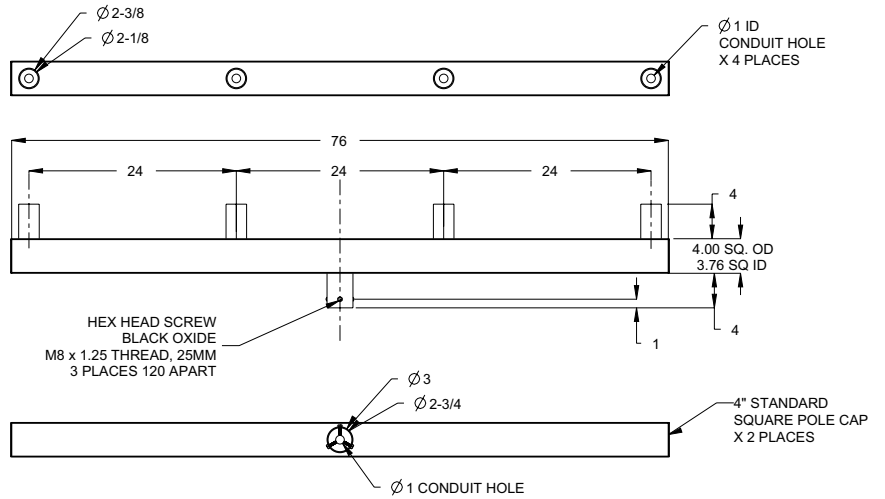

Accessory Guide

Accessory	Description	Accessory	Description
ELPB2T-XX	Low Profile Bullhorn with 2 Tenons	ETA4H90T-XX	Tenon Adapter with Four Horizontal 90 Degree Tenons
ELPB3T-XX	Low Profile Bullhorn with 3 Tenons	ETA4RP-XX	Tenon Adapter for 4" Round Poles
ELPB4T-XX	Low Profile Bullhorn with 4 Tenons	ETA5RP-XX	Tenon Adapter for 5" Round Poles
ETA1HT-XX	Tenon Adapter with Single Horizontal Tenon	ETA6RP-XX	Tenon Adapter for 6" Round Poles
ETA2H180T-XX	Tenon Adapter with Two Horizontal Tenons	ETA4SQ-XX	Tenon Adapter for 4" SQ. Poles
ETA2H90T-XX	Tenon Adapter with Two Horizontal 90 Degree Tenons	ETA5SQ-XX	Tenon Adapter for 5" SQ. Poles
ETA3H90T-XX	Tenon Adapter with Three Horizontal 90 Degree Tenons	ETA6SQ-XX	Tenon Adapter for 6" SQ. Poles
ETA3H120T-XX	Tenon Adapter with Three Horizontal 120 Degree Tenons	EBH1T-XX	Bull Horns, 2.38" Dia, 10 x 6" WITH 3/4 NPT COUPLING

XX = Finish Color; Bronze (BR), Black (BL) or Silver (SV)

ELPB2T-XX Low Profile Bullhorn with 2 Tenons

ELPB3T-XX Low Profile Bullhorn with 3 Tenons

The information in this document is subject to change without notice

ELPB4T-XX Low Profile Bullhorn with 4 Tenons

ETA1HT-XX Tenon Adapter with Single Horizontal Tenon

ETA2H180T-XX Tenon Adapter with Two Horizontal Tenons

The information in this document is subject to change without notice

ETA5SQ-XX Tenon Adapter for 5" Square Poles

ETA6SQ-XX Tenon Adapter for 6" Square Poles

The information in this document is subject to change without notice

EBH1T-XX Bull Horns, 2.38" Dia, 10" x 6" with 3/4" NPT Coupling