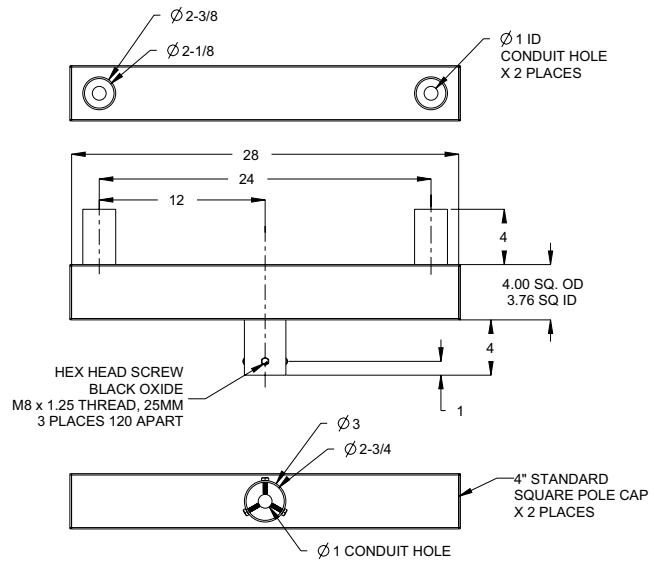

Accessory Guide

Accessory	Description	Accessory	Description
ELPB2T-XX	Low Profile Bullhorn with 2 Tenons	ETA4H90T-XX	Tenon Adapter with Four Horizontal 90 Degree Tenons
ELPB3T-XX	Low Profile Bullhorn with 3 Tenons	ETA4RP-XX	Tenon Adapter for 4" Round Poles
ELPB4T-XX	Low Profile Bullhorn with 4 Tenons	ETA5RP-XX	Tenon Adapter for 5" Round Poles
ETA1HT-XX	Tenon Adapter with Single Horizontal Tenon	ETA6RP-XX	Tenon Adapter for 6" Round Poles
ETA2H180T-XX	Tenon Adapter with Two Horizontal Tenons	ETA4SQ-XX	Tenon Adapter for 4" SQ. Poles
ETA2H90T-XX	Tenon Adapter with Two Horizontal 90 Degree Tenons	ETA5SQ-XX	Tenon Adapter for 5" SQ. Poles
ETA3H90T-XX	Tenon Adapter with Three Horizontal 90 Degree Tenons	ETA6SQ-XX	Tenon Adapter for 6" SQ. Poles
ETA3H120T-XX	Tenon Adapter with Three Horizontal 120 Degree Tenons	EBH1T-XX	Bull Horns, 2.38" Dia, 10 x 6" WITH 3/4 NPT COUPLING

XX = Finish Color; Bronze (BR), Black (BL) or Silver (SV)

ELPB2T-XX Low Profile Bullhorn with 2 Tenons