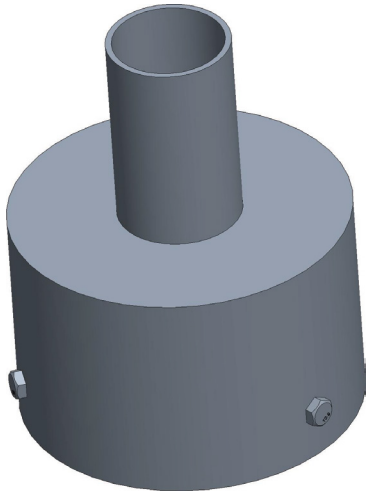

Accessory Guide

Accessory	Description	Accessory	Description
ELPB2T-XX	Low Profile Bullhorn with 2 Tenons	ETA4H90T-XX	Tenon Adapter with Four Horizontal 90 Degree Tenons
ELPB3T-XX	Low Profile Bullhorn with 3 Tenons	ETA4RP-XX	Tenon Adapter for 4" Round Poles
ELPB4T-XX	Low Profile Bullhorn with 4 Tenons	ETA5RP-XX	Tenon Adapter for 5" Round Poles
ETA1HT-XX	Tenon Adapter with Single Horizontal Tenon	ETA6RP-XX	Tenon Adapter for 6" Round Poles
ETA2H180T-XX	Tenon Adapter with Two Horizontal Tenons	ETA4SQ-XX	Tenon Adapter for 4" SQ. Poles
ETA2H90T-XX	Tenon Adapter with Two Horizontal 90 Degree Tenons	ETA5SQ-XX	Tenon Adapter for 5" SQ. Poles
ETA3H90T-XX	Tenon Adapter with Three Horizontal 90 Degree Tenons	ETA6SQ-XX	Tenon Adapter for 6" SQ. Poles
ETA3H120T-XX	Tenon Adapter with Three Horizontal 120 Degree Tenons	EBH1T-XX	Bull Horns, 2.38" Dia, 10 x 6" WITH 3/4 NPT COUPLING

ETA4H90T-XX Tenon Adapter with Four Horizontal 90 Degree Tenons

The information in this document is subject to change without notice

ETA4RP-XX Tenon Adapter for 4" Round Poles

ETA5RP-XX Tenon Adapter for 5" Round Poles

The information in this document is subject to change without notice

ETA6RP-XX Tenon Adapter for 6" Round Poles

ETA4SQ-XX Tenon Adapter for 4" Square Poles

The information in this document is subject to change without notice

ETA5SQ-XX Tenon Adapter for 5" Square Poles

ETA6SQ-XX Tenon Adapter for 6" Square Poles

The information in this document is subject to change without notice

EBH1T-XX Bull Horns, 2.38" Dia, 10" x 6" with 3/4" NPT Coupling