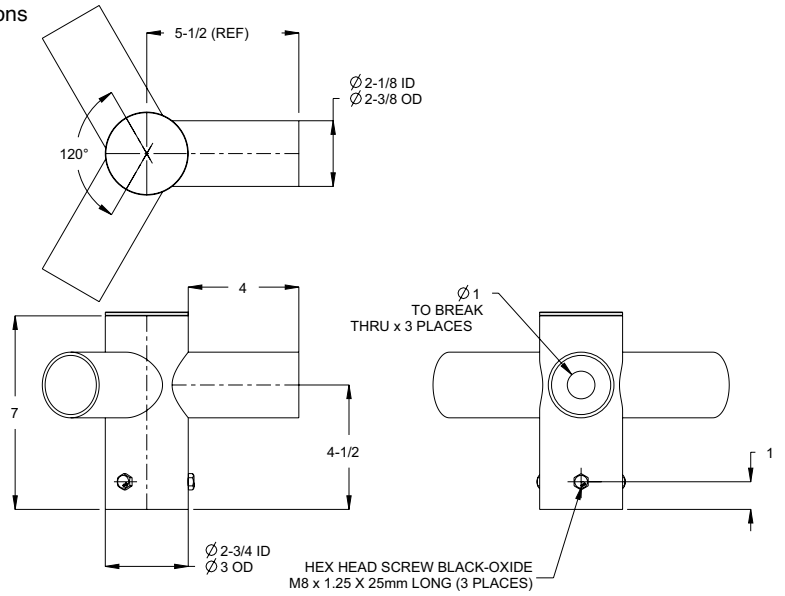

Accessory Guide

Accessory	Description	Accessory	Description
ELPB2T-XX	Low Profile Bullhorn with 2 Tenons	ETA4H90T-XX	Tenon Adapter with Four Horizontal 90 Degree Tenons
ELPB3T-XX	Low Profile Bullhorn with 3 Tenons	ETA4RP-XX	Tenon Adapter for 4" Round Poles
ELPB4T-XX	Low Profile Bullhorn with 4 Tenons	ETA5RP-XX	Tenon Adapter for 5" Round Poles
ETA1HT-XX	Tenon Adapter with Single Horizontal Tenon	ETA6RP-XX	Tenon Adapter for 6" Round Poles
ETA2H180T-XX	Tenon Adapter with Two Horizontal Tenons	ETA4SQ-XX	Tenon Adapter for 4" SQ. Poles
ETA2H90T-XX	Tenon Adapter with Two Horizontal 90 Degree Tenons	ETA5SQ-XX	Tenon Adapter for 5" SQ. Poles
ETA3H90T-XX	Tenon Adapter with Three Horizontal 90 Degree Tenons	ETA6SQ-XX	Tenon Adapter for 6" SQ. Poles
ETA3H120T-XX	Tenon Adapter with Three Horizontal 120 Degree Tenons	EBH1T-XX	Bull Horns, 2.38" Dia, 10 x 6" WITH 3/4 NPT COUPLING

ETA2H90T-XX Tenon Adapter with Two Horizontal 90 Degree Tenons

ETA3H90T-XX Tenon Adapter with Three Horizontal 90 Degree Tenons

The information in this document is subject to change without notice

ETA3H120T-XX Tenon Adapter with Three Horizontal 120 Degree Tenons

ETA4H90T-XX Tenon Adapter with Four Horizontal 90 Degree Tenons

The information in this document is subject to change without notice

ETA4RP-XX Tenon Adapter for 4" Round Poles

ETA5RP-XX Tenon Adapter for 5" Round Poles

ETA5SQ-XX Tenon Adapter for 5" Square Poles

ETA6SQ-XX Tenon Adapter for 6" Square Poles

The information in this document is subject to change without notice

EBH1T-XX Bull Horns, 2.38" Dia, 10" x 6" with 3/4" NPT Coupling