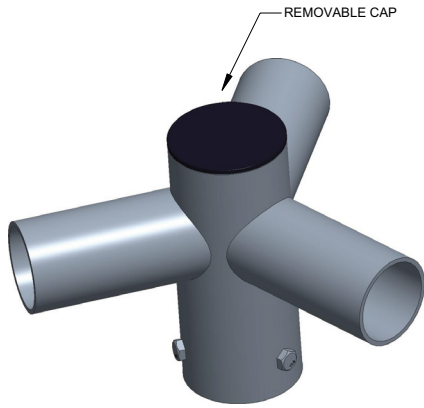

Accessory Guide

Accessory	Description	Accessory	Description
ELPB2T-XX	Low Profile Bullhorn with 2 Tenons	ETA4H90T-XX	Tenon Adapter with Four Horizontal 90 Degree Tenons
ELPB3T-XX	Low Profile Bullhorn with 3 Tenons	ETA4RP-XX	Tenon Adapter for 4" Round Poles
ELPB4T-XX	Low Profile Bullhorn with 4 Tenons	ETA5RP-XX	Tenon Adapter for 5" Round Poles
ETA1HT-XX	Tenon Adapter with Single Horizontal Tenon	ETA6RP-XX	Tenon Adapter for 6" Round Poles
ETA2H180T-XX	Tenon Adapter with Two Horizontal Tenons	ETA4SQ-XX	Tenon Adapter for 4" SQ. Poles
ETA2H90T-XX	Tenon Adapter with Two Horizontal 90 Degree Tenons	ETA5SQ-XX	Tenon Adapter for 5" SQ. Poles
ETA3H90T-XX	Tenon Adapter with Three Horizontal 90 Degree Tenons	ETA6SQ-XX	Tenon Adapter for 6" SQ. Poles
ETA3H120T-XX	Tenon Adapter with Three Horizontal 120 Degree Tenons	EBH1T-XX	Bull Horns, 2.38" Dia, 10 x 6" WITH 3/4 NPT COUPLING

ELPB4T-XX Low Profile Bullhorn with 4 Tenons

ETA1HT-XX Tenon Adapter with Single Horizontal Tenon

ETA2H180T-XX Tenon Adapter with Two Horizontal Tenons

The information in this document is subject to change without notice

ETA2H90T-XX Tenon Adapter with Two Horizontal 90 Degree Tenons

ETA3H90T-XX Tenon Adapter with Three Horizontal 90 Degree Tenons

The information in this document is subject to change without notice

ETA3H120T-XX Tenon Adapter with Three Horizontal 120 Degree Tenons