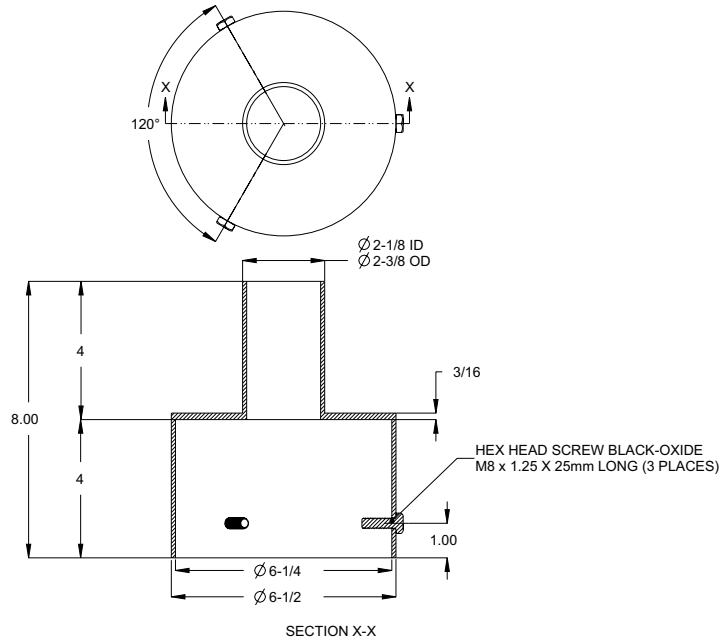

ETA2H90T-XX Tenon Adapter with Two Horizontal 90 Degree Tenons

ETA3H90T-XX Tenon Adapter with Three Horizontal 90 Degree Tenons

The information in this document is subject to change without notice

ETA3H120T-XX Tenon Adapter with Three Horizontal 120 Degree Tenons

ETA4H90T-XX Tenon Adapter with Four Horizontal 90 Degree Tenons

The information in this document is subject to change without notice

ETA4RP-XX Tenon Adapter for 4" Round Poles

ETA5RP-XX Tenon Adapter for 5" Round Poles

The information in this document is subject to change without notice

ETA6RP-XX Tenon Adapter for 6" Round Poles

ETA4SQ-XX Tenon Adapter for 4" Square Poles

The information in this document is subject to change without notice

ETA5SQ-XX Tenon Adapter for 5" Square Poles

ETA6SQ-XX Tenon Adapter for 6" Square Poles

The information in this document is subject to change without notice

EBH1T-XX Bull Horns, 2.38" Dia, 10" x 6" with 3/4" NPT Coupling