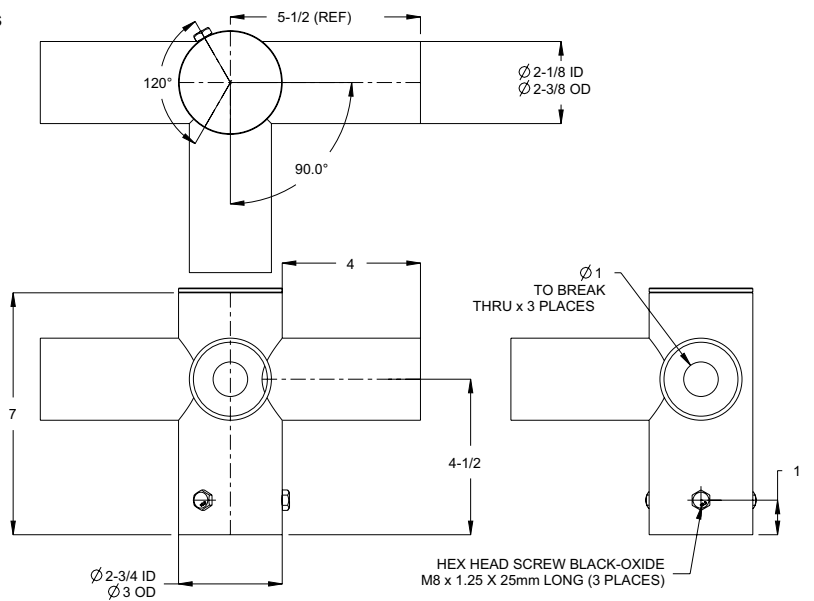

Accessory Guide

Accessory	Description	Accessory	Description
ELPB2T-XX	Low Profile Bullhorn with 2 Tenons	ETA4H90T-XX	Tenon Adapter with Four Horizontal 90 Degree Tenons
ELPB3T-XX	Low Profile Bullhorn with 3 Tenons	ETA4RP-XX	Tenon Adapter for 4" Round Poles
ELPB4T-XX	Low Profile Bullhorn with 4 Tenons	ETA5RP-XX	Tenon Adapter for 5" Round Poles
ETA1HT-XX	Tenon Adapter with Single Horizontal Tenon	ETA6RP-XX	Tenon Adapter for 6" Round Poles
ETA2H180T-XX	Tenon Adapter with Two Horizontal Tenons	ETA4SQ-XX	Tenon Adapter for 4" SQ. Poles
ETA2H90T-XX	Tenon Adapter with Two Horizontal 90 Degree Tenons	ETA5SQ-XX	Tenon Adapter for 5" SQ. Poles
ETA3H90T-XX	Tenon Adapter with Three Horizontal 90 Degree Tenons	ETA6SQ-XX	Tenon Adapter for 6" SQ. Poles
ETA3H120T-XX	Tenon Adapter with Three Horizontal 120 Degree Tenons	EBH1T-XX	Bull Horns, 2.38" Dia, 10 x 6" WITH 3/4 NPT COUPLING

ELPB4T-XX Low Profile Bullhorn with 4 Tenons

ETA1HT-XX Tenon Adapter with Single Horizontal Tenon

ETA2H180T-XX Tenon Adapter with Two Horizontal Tenons

The information in this document is subject to change without notice

ETA2H90T-XX Tenon Adapter with Two Horizontal 90 Degree Tenons

ETA3H90T-XX Tenon Adapter with Three Horizontal 90 Degree Tenons

The information in this document is subject to change without notice

ETA3H120T-XX Tenon Adapter with Three Horizontal 120 Degree Tenons

ETA5SQ-XX Tenon Adapter for 5" Square Poles

ETA6SQ-XX Tenon Adapter for 6" Square Poles

The information in this document is subject to change without notice

EBH1T-XX Bull Horns, 2.38" Dia, 10" x 6" with 3/4" NPT Coupling