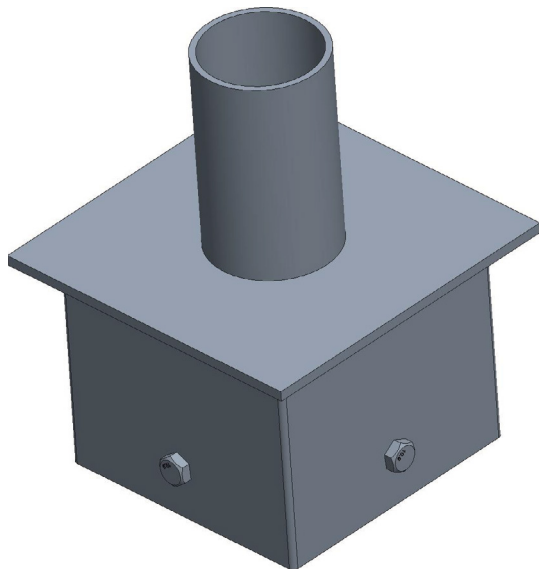

Accessory Guide

Accessory	Description	Accessory	Description
ELPB2T-XX	Low Profile Bullhorn with 2 Tenons	ETA4H90T-XX	Tenon Adapter with Four Horizontal 90 Degree Tenons
ELPB3T-XX	Low Profile Bullhorn with 3 Tenons	ETA4RP-XX	Tenon Adapter for 4" Round Poles
ELPB4T-XX	Low Profile Bullhorn with 4 Tenons	ETA5RP-XX	Tenon Adapter for 5" Round Poles
ETA1HT-XX	Tenon Adapter with Single Horizontal Tenon	ETA6RP-XX	Tenon Adapter for 6" Round Poles
ETA2H180T-XX	Tenon Adapter with Two Horizontal Tenons	ETA4SQ-XX	Tenon Adapter for 4" SQ. Poles
ETA2H90T-XX	Tenon Adapter with Two Horizontal 90 Degree Tenons	ETA5SQ-XX	Tenon Adapter for 5" SQ. Poles
ETA3H90T-XX	Tenon Adapter with Three Horizontal 90 Degree Tenons	ETA6SQ-XX	Tenon Adapter for 6" SQ. Poles
ETA3H120T-XX	Tenon Adapter with Three Horizontal 120 Degree Tenons	EBH1T-XX	Bull Horns, 2.38" Dia, 10 x 6" WITH 3/4 NPT COUPLING

ETA4H90T-XX Tenon Adapter with Four Horizontal 90 Degree Tenons

The information in this document is subject to change without notice

ETA4RP-XX Tenon Adapter for 4" Round Poles

ETA5RP-XX Tenon Adapter for 5" Round Poles

The information in this document is subject to change without notice

ETA6RP-XX Tenon Adapter for 6" Round Poles

ETA4SQ-XX Tenon Adapter for 4" Square Poles

The information in this document is subject to change without notice

ETA5SQ-XX Tenon Adapter for 5" Square Poles

ETA6SQ-XX Tenon Adapter for 6" Square Poles

The information in this document is subject to change without notice

EBH1T-XX Bull Horns, 2.38" Dia, 10" x 6" with 3/4" NPT Coupling