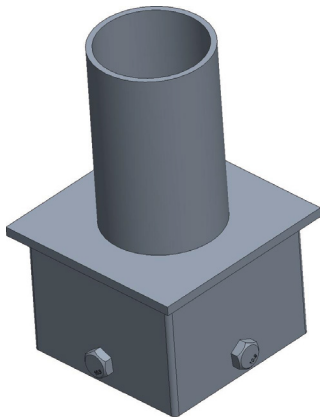

Accessory Guide

Accessory	Description	Accessory	Description
ELPB2T-XX	Low Profile Bullhorn with 2 Tenons	ETA4H90T-XX	Tenon Adapter with Four Horizontal 90 Degree Tenons
ELPB3T-XX	Low Profile Bullhorn with 3 Tenons	ETA4RP-XX	Tenon Adapter for 4" Round Poles
ELPB4T-XX	Low Profile Bullhorn with 4 Tenons	ETA5RP-XX	Tenon Adapter for 5" Round Poles
ETA1HT-XX	Tenon Adapter with Single Horizontal Tenon	ETA6RP-XX	Tenon Adapter for 6" Round Poles
ETA2H180T-XX	Tenon Adapter with Two Horizontal Tenons	ETA4SQ-XX	Tenon Adapter for 4" SQ. Poles
ETA2H90T-XX	Tenon Adapter with Two Horizontal 90 Degree Tenons	ETA5SQ-XX	Tenon Adapter for 5" SQ. Poles
ETA3H90T-XX	Tenon Adapter with Three Horizontal 90 Degree Tenons	ETA6SQ-XX	Tenon Adapter for 6" SQ. Poles
ETA3H120T-XX	Tenon Adapter with Three Horizontal 120 Degree Tenons	EBH1T-XX	Bull Horns, 2.38" Dia, 10 x 6" WITH 3/4 NPT COUPLING

ETA4H90T-XX Tenon Adapter with Four Horizontal 90 Degree Tenons

The information in this document is subject to change without notice

ETA4RP-XX Tenon Adapter for 4" Round Poles

ETA5RP-XX Tenon Adapter for 5" Round Poles

The information in this document is subject to change without notice

ETA6RP-XX Tenon Adapter for 6" Round Poles

ETA4SQ-XX Tenon Adapter for 4" Square Poles

The information in this document is subject to change without notice

ETA5SQ-XX Tenon Adapter for 5" Square Poles

ETA6SQ-XX Tenon Adapter for 6" Square Poles

The information in this document is subject to change without notice

EBH1T-XX Bull Horns, 2.38" Dia, 10" x 6" with 3/4" NPT Coupling