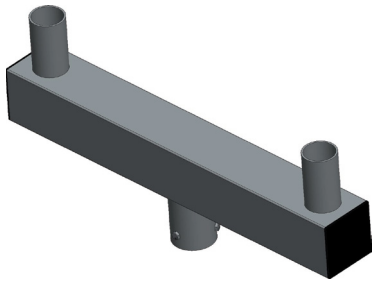

Accessory Guide

Accessory	Description	Accessory	Description
ELPB2T-XX	Low Profile Bullhorn with 2 Tenons	ETA4H90T-XX	Tenon Adapter with Four Horizontal 90 Degree Tenons
ELPB3T-XX	Low Profile Bullhorn with 3 Tenons	ETA4RP-XX	Tenon Adapter for 4" Round Poles
ELPB4T-XX	Low Profile Bullhorn with 4 Tenons	ETA5RP-XX	Tenon Adapter for 5" Round Poles
ETA1HT-XX	Tenon Adapter with Single Horizontal Tenon	ETA6RP-XX	Tenon Adapter for 6" Round Poles
ETA2H180T-XX	Tenon Adapter with Two Horizontal Tenons	ETA4SQ-XX	Tenon Adapter for 4" SQ. Poles
ETA2H90T-XX	Tenon Adapter with Two Horizontal 90 Degree Tenons	ETA5SQ-XX	Tenon Adapter for 5" SQ. Poles
ETA3H90T-XX	Tenon Adapter with Three Horizontal 90 Degree Tenons	ETA6SQ-XX	Tenon Adapter for 6" SQ. Poles
ETA3H120T-XX	Tenon Adapter with Three Horizontal 120 Degree Tenons	EBH1T-XX	Bull Horns, 2.38" Dia, 10 x 6" WITH 3/4 NPT COUPLING

XX = Finish Color; Bronze (BR), Black (BL) or Silver (SV)

ELPB2T-XX Low Profile Bullhorn with 2 Tenons

ELPB3T-XX Low Profile Bullhorn with 3 Tenons

The information in this document is subject to change without notice

ELPB4T-XX Low Profile Bullhorn with 4 Tenons

ETA1HT-XX Tenon Adapter with Single Horizontal Tenon

ETA2H180T-XX Tenon Adapter with Two Horizontal Tenons

The information in this document is subject to change without notice

ETA2H90T-XX Tenon Adapter with Two Horizontal 90 Degree Tenons

ETA3H90T-XX Tenon Adapter with Three Horizontal 90 Degree Tenons

The information in this document is subject to change without notice

ETA3H120T-XX Tenon Adapter with Three Horizontal 120 Degree Tenons