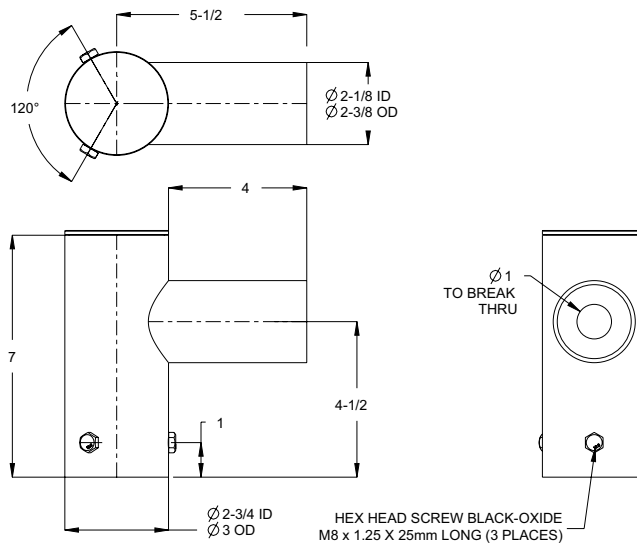

Accessory Guide

Accessory	Description	Accessory	Description
ELPB2T-XX	Low Profile Bullhorn with 2 Tenons	ETA4H90T-XX	Tenon Adapter with Four Horizontal 90 Degree Tenons
ELPB3T-XX	Low Profile Bullhorn with 3 Tenons	ETA4RP-XX	Tenon Adapter for 4" Round Poles
ELPB4T-XX	Low Profile Bullhorn with 4 Tenons	ETA5RP-XX	Tenon Adapter for 5" Round Poles
ETA1HT-XX	Tenon Adapter with Single Horizontal Tenon	ETA6RP-XX	Tenon Adapter for 6" Round Poles
ETA2H180T-XX	Tenon Adapter with Two Horizontal Tenons	ETA4SQ-XX	Tenon Adapter for 4" SQ. Poles
ETA2H90T-XX	Tenon Adapter with Two Horizontal 90 Degree Tenons	ETA5SQ-XX	Tenon Adapter for 5" SQ. Poles
ETA3H90T-XX	Tenon Adapter with Three Horizontal 90 Degree Tenons	ETA6SQ-XX	Tenon Adapter for 6" SQ. Poles
ETA3H120T-XX	Tenon Adapter with Three Horizontal 120 Degree Tenons	EBH1T-XX	Bull Horns, 2.38" Dia, 10 x 6" WITH 3/4 NPT COUPLING

XX = Finish Color; Bronze (BR), Black (BL) or Silver (SV)

ELPB2T-XX Low Profile Bullhorn with 2 Tenons

ELPB3T-XX Low Profile Bullhorn with 3 Tenons

The information in this document is subject to change without notice

ELPB4T-XX Low Profile Bullhorn with 4 Tenons

ETA1HT-XX Tenon Adapter with Single Horizontal Tenon

ETA2H180T-XX Tenon Adapter with Two Horizontal Tenons

The information in this document is subject to change without notice

ETA5SQ-XX Tenon Adapter for 5" Square Poles

ETA6SQ-XX Tenon Adapter for 6" Square Poles

The information in this document is subject to change without notice

EBH1T-XX Bull Horns, 2.38" Dia, 10" x 6" with 3/4" NPT Coupling