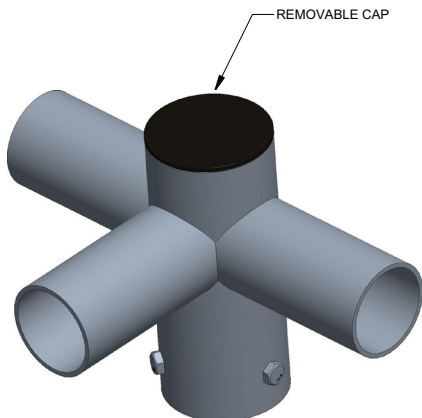

Accessory Guide

Accessory	Description	Accessory	Description
ELPB2T-XX	Low Profile Bullhorn with 2 Tenons	ETA4H90T-XX	Tenon Adapter with Four Horizontal 90 Degree Tenons
ELPB3T-XX	Low Profile Bullhorn with 3 Tenons	ETA4RP-XX	Tenon Adapter for 4" Round Poles
ELPB4T-XX	Low Profile Bullhorn with 4 Tenons	ETA5RP-XX	Tenon Adapter for 5" Round Poles
ETA1HT-XX	Tenon Adapter with Single Horizontal Tenon	ETA6RP-XX	Tenon Adapter for 6" Round Poles
ETA2H180T-XX	Tenon Adapter with Two Horizontal Tenons	ETA4SQ-XX	Tenon Adapter for 4" SQ. Poles
ETA2H90T-XX	Tenon Adapter with Two Horizontal 90 Degree Tenons	ETA5SQ-XX	Tenon Adapter for 5" SQ. Poles
ETA3H90T-XX	Tenon Adapter with Three Horizontal 90 Degree Tenons	ETA6SQ-XX	Tenon Adapter for 6" SQ. Poles
ETA3H120T-XX	Tenon Adapter with Three Horizontal 120 Degree Tenons	EBH1T-XX	Bull Horns, 2.38" Dia, 10 x 6" WITH 3/4 NPT COUPLING

XX = Finish Color; Bronze (BR), Black (BL) or Silver (SV)

ELPB2T-XX Low Profile Bullhorn with 2 Tenons

ELPB3T-XX Low Profile Bullhorn with 3 Tenons

The information in this document is subject to change without notice

ELPB4T-XX Low Profile Bullhorn with 4 Tenons

ETA1HT-XX Tenon Adapter with Single Horizontal Tenon

ETA2H180T-XX Tenon Adapter with Two Horizontal Tenons

The information in this document is subject to change without notice

ETA2H90T-XX Tenon Adapter with Two Horizontal 90 Degree Tenons

ETA3H90T-XX Tenon Adapter with Three Horizontal 90 Degree Tenons

The information in this document is subject to change without notice

ETA3H120T-XX Tenon Adapter with Three Horizontal 120 Degree Tenons