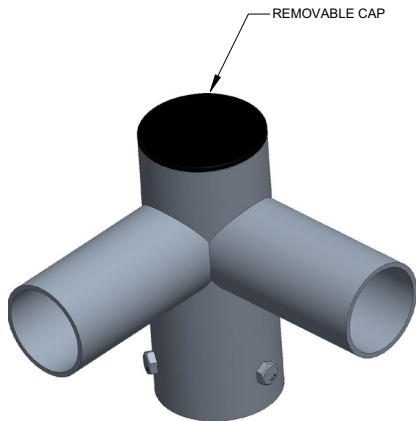

Accessory Guide

Accessory	Description	Accessory	Description
ELPB2T-XX	Low Profile Bullhorn with 2 Tenons	ETA4H90T-XX	Tenon Adapter with Four Horizontal 90 Degree Tenons
ELPB3T-XX	Low Profile Bullhorn with 3 Tenons	ETA4RP-XX	Tenon Adapter for 4" Round Poles
ELPB4T-XX	Low Profile Bullhorn with 4 Tenons	ETA5RP-XX	Tenon Adapter for 5" Round Poles
ETA1HT-XX	Tenon Adapter with Single Horizontal Tenon	ETA6RP-XX	Tenon Adapter for 6" Round Poles
ETA2H180T-XX	Tenon Adapter with Two Horizontal Tenons	ETA4SQ-XX	Tenon Adapter for 4" SQ. Poles
ETA2H90T-XX	Tenon Adapter with Two Horizontal 90 Degree Tenons	ETA5SQ-XX	Tenon Adapter for 5" SQ. Poles
ETA3H90T-XX	Tenon Adapter with Three Horizontal 90 Degree Tenons	ETA6SQ-XX	Tenon Adapter for 6" SQ. Poles
ETA3H120T-XX	Tenon Adapter with Three Horizontal 120 Degree Tenons	EBH1T-XX	Bull Horns, 2.38" Dia, 10 x 6" WITH 3/4 NPT COUPLING

XX = Finish Color; Bronze (BR), Black (BL) or Silver (SV)

ELPB2T-XX Low Profile Bullhorn with 2 Tenons

ELPB3T-XX Low Profile Bullhorn with 3 Tenons

The information in this document is subject to change without notice

ELPB4T-XX Low Profile Bullhorn with 4 Tenons

ETA1HT-XX Tenon Adapter with Single Horizontal Tenon

ETA2H180T-XX Tenon Adapter with Two Horizontal Tenons

The information in this document is subject to change without notice

ETA2H90T-XX Tenon Adapter with Two Horizontal 90 Degree Tenons

ETA3H90T-XX Tenon Adapter with Three Horizontal 90 Degree Tenons

The information in this document is subject to change without notice

ETA3H120T-XX Tenon Adapter with Three Horizontal 120 Degree Tenons