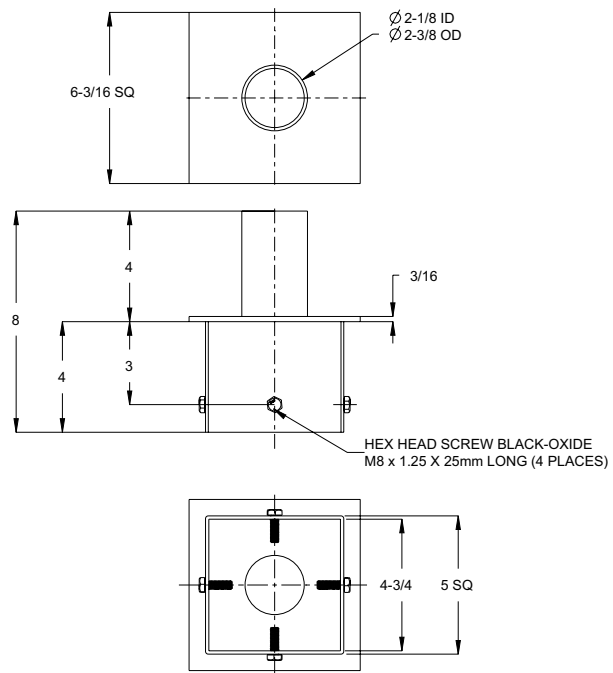

ETA4H90T-XX Tenon Adapter with Four Horizontal 90 Degree Tenons

The information in this document is subject to change without notice

ETA4RP-XX Tenon Adapter for 4" Round Poles

ETA5RP-XX Tenon Adapter for 5" Round Poles

The information in this document is subject to change without notice

ETA6RP-XX Tenon Adapter for 6" Round Poles

ETA4SQ-XX Tenon Adapter for 4" Square Poles

The information in this document is subject to change without notice

ETA5SQ-XX Tenon Adapter for 5" Square Poles

ETA6SQ-XX Tenon Adapter for 6" Square Poles

The information in this document is subject to change without notice

EBH1T-XX Bull Horns, 2.38" Dia, 10" x 6" with 3/4" NPT Coupling